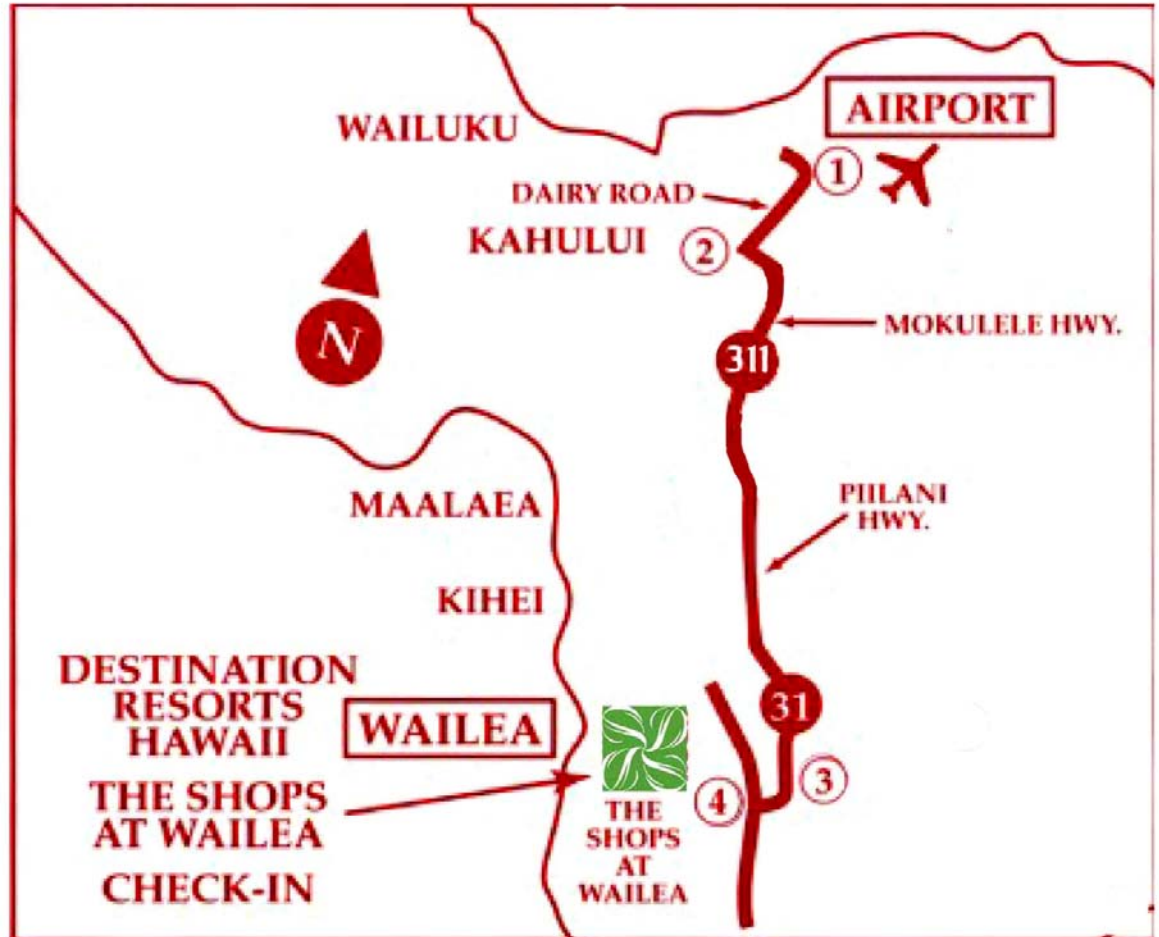

DRIVING DIRECTIONS FROM KAHULUI AIRPORT

Follow steps 1 through 4
For arrivals between the hours of 8AM-9PM

As you depart the Rent-a-Car lot, turn **right**. Proceed to the first stop sign. Turn **right**. You will now be on the airport access road **1**.

Move to the left lane and proceed to the first stop light and follow the signs for "Kihei-Makena". Go two blocks to the intersection of Dairy Road and Hana Highway and proceed straight through. You are now on Dairy Road. Go .9 miles (4th traffic light) to the intersection of Dairy Road and Puunene Avenue and turn **left** at the church, following the signs for Kihei-Wailea-Makena **2**.

You are now on Mokulele Highway (#311) which becomes Piilani Highway (#31). Continue South for 14 miles until the road ends and turn West (**right**) onto Wailea Ike Drive **3**.

Stay to the right. Go .7 miles to the Stop Light **4**.

The **Shops at Wailea** is directly in front of you.. Turn **right** at this light onto Wailea Alanui and drive 1/2 block. Turn **left** in to the Shops at Wailea parking lot. Park to your left in the upper area of this lot and use the very close North/East entrance into the Shops.

Take the escalator next to Louis Vuitton to the lower level. **Destination Resorts Hawaii check-in** is located immediately to the right, at the bottom of the escalator.