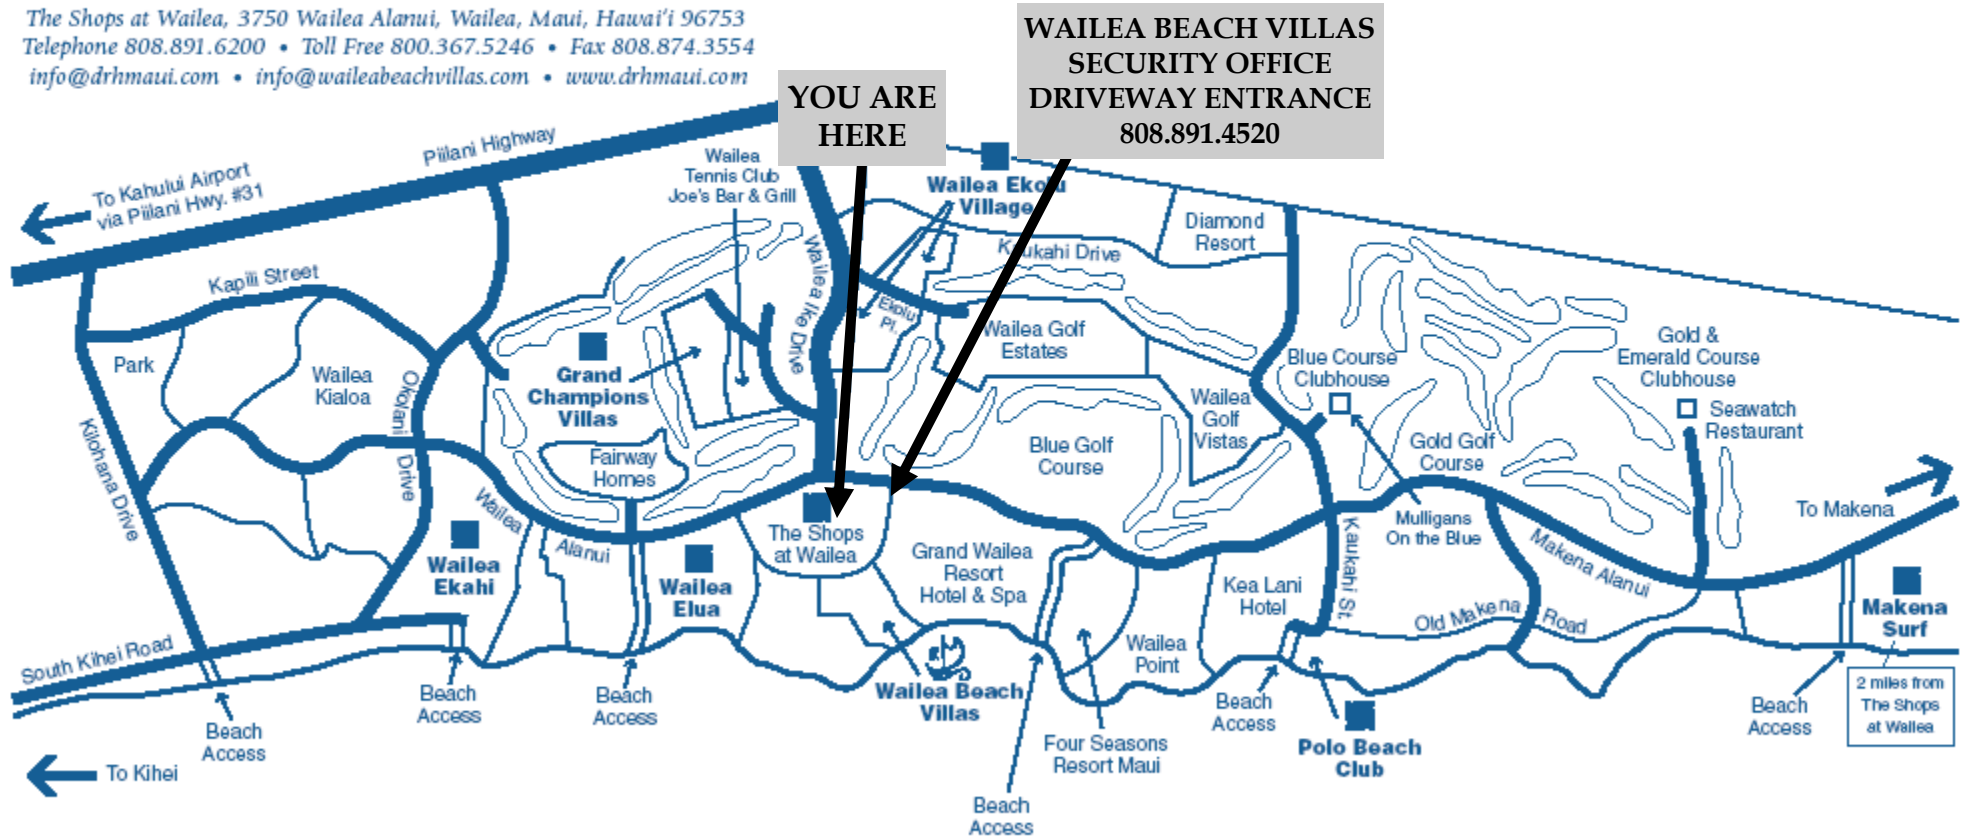

Destination Resorts
HAWAII

**AFTER-HOURS CHECK-IN DIRECTIONS FOR ALL
DESTINATION RESORTS HAWAII PROPERTIES:**

If you are checking-in between the hours of **9PM and 8AM**, please proceed to the Wailea Beach Villas Security office located at **3800 Wailea Alanui Drive**.
Their phone number is **808.891.4520**.

DRIVING DIRECTIONS: Exit the Shops at Wailea by making a right-hand turn onto Wailea Alanui Drive.
The entrance to Wailea Beach Villas will be the first right-hand turn.
Please proceed down the driveway to the Security kiosk.

The Shops at Wailea, 3750 Wailea Alanui, Wailea, Maui, Hawai'i 96753
Telephone 808.891.6200 • Toll Free 800.367.5246 • Fax 808.874.3554
info@drhmaui.com • info@waileabeachvillas.com • www.drhmaui.com

**WAILEA BEACH VILLAS
SECURITY OFFICE
DRIVEWAY ENTRANCE
808.891.4520**

**YOU ARE
HERE**

**Directions for after hour arrivals
between the hours of 9PM and 8AM**

Wailea-Makena