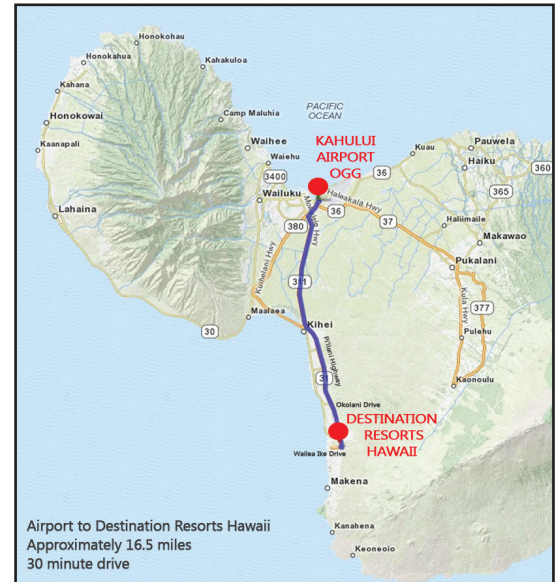

## Driving Directions From Kahului, Maui Airport OGG

### DESTINATION RESORTS HAWAII

CHECK-IN HOURS ARE FROM 8:00AM - 9:00PM.

1. Exit Rental Car area and TURN RIGHT onto Keolani Place (airport access road).
2. Move to the left lane and continue to follow HI 380 through the intersection, towards Kihei - keeping Krispy Kreme on your right.
3. Go approximately 1.9 miles to the 5th traffic light (church on left) and TURN LEFT onto Puunene Avenue.
4. Continue for approximately 6 miles following the signs for "Kihei-Wailea-Makena". (Puunene Avenue becomes Mokulele Hwy 311)
5. Mokulele Hwy becomes Pi'ilani Hwy 31 in Kihei.
6. Continue on Pi'ilani Hwy to the end approximately 8 miles. As the road ends, you will see Wailea Gateway Center and Monkey Pod Kitchen on the right.
7. Veer right onto Wailea Ike Drive and take an immediate RIGHT into Wailea Gateway Center. **Destination Resorts Hawaii** is located at the opposite end of the Pita Paradise building.

## After Hours Check-in Instructions

If you are checking in between 9:00pm - 8:00am

\* From the Wailea Gateway Center, continue down Wailea Ike Drive to the stop light at the Shops at Wailea.

**Wailea Elua Village** guests, **TURN RIGHT** and take your **THIRD LEFT** to the security gate at Wailea Elua Village.